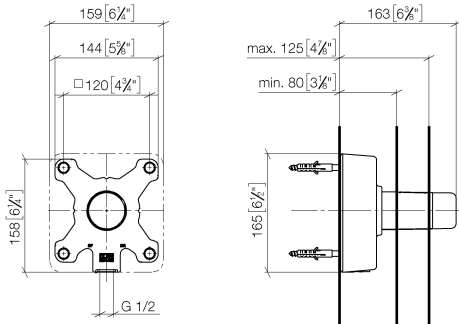

POT FILLER Concealed wall elbow -

35 087 970 90

- female thread 1/2" connection
- anti-water packing
- soundproofing
- dust cover
- min. recess depth 80 mm
- max. recess depth 125 mm

POT FILLER Concealed wall elbow -

35 087 970 90

mm [inches]

POT FILLER Concealed wall elbow -

35 087 970 90

Spare parts list

No.	Item Number	Name	Quantity used	Delivery time
1	04 14 03 079 00 90	gasket kit	1	2
2	09 21 02 177 90	cap	1	2
3	09 31 20 092 90	plug	1	2
4	04 30 31 012 00 90	fixing set	1	2