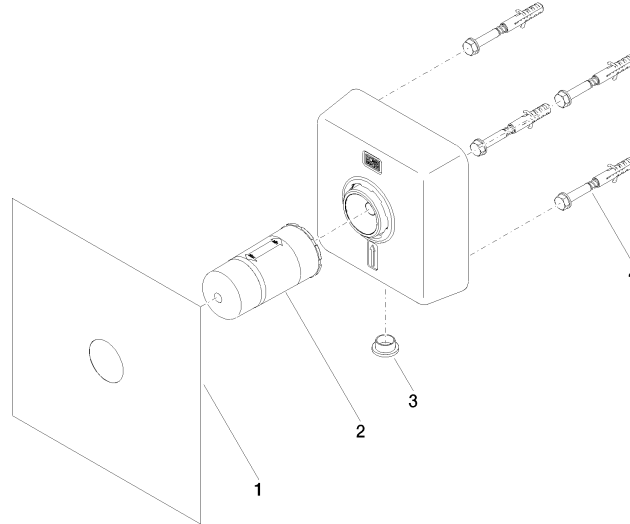

POT FILLER Concealed wall elbow -

35 087 970 90

- female thread 1/2" connection
- anti-water packing
- soundproofing
- dust cover
- min. recess depth 80 mm
- max. recess depth 125 mm

POT FILLER Concealed wall elbow -

35 087 970 90

mm [inches]

POT FILLER Concealed wall elbow -

35 087 970 90

Spare parts list

No.	Item Number	Name	Quantity used	Delivery time
1	04 14 03 079 00 90	gasket kit	1	2
2	09 21 02 177 90	cap	1	2
3	09 31 20 092 90	plug	1	2
4	04 30 31 012 00 90	fixing set	1	2